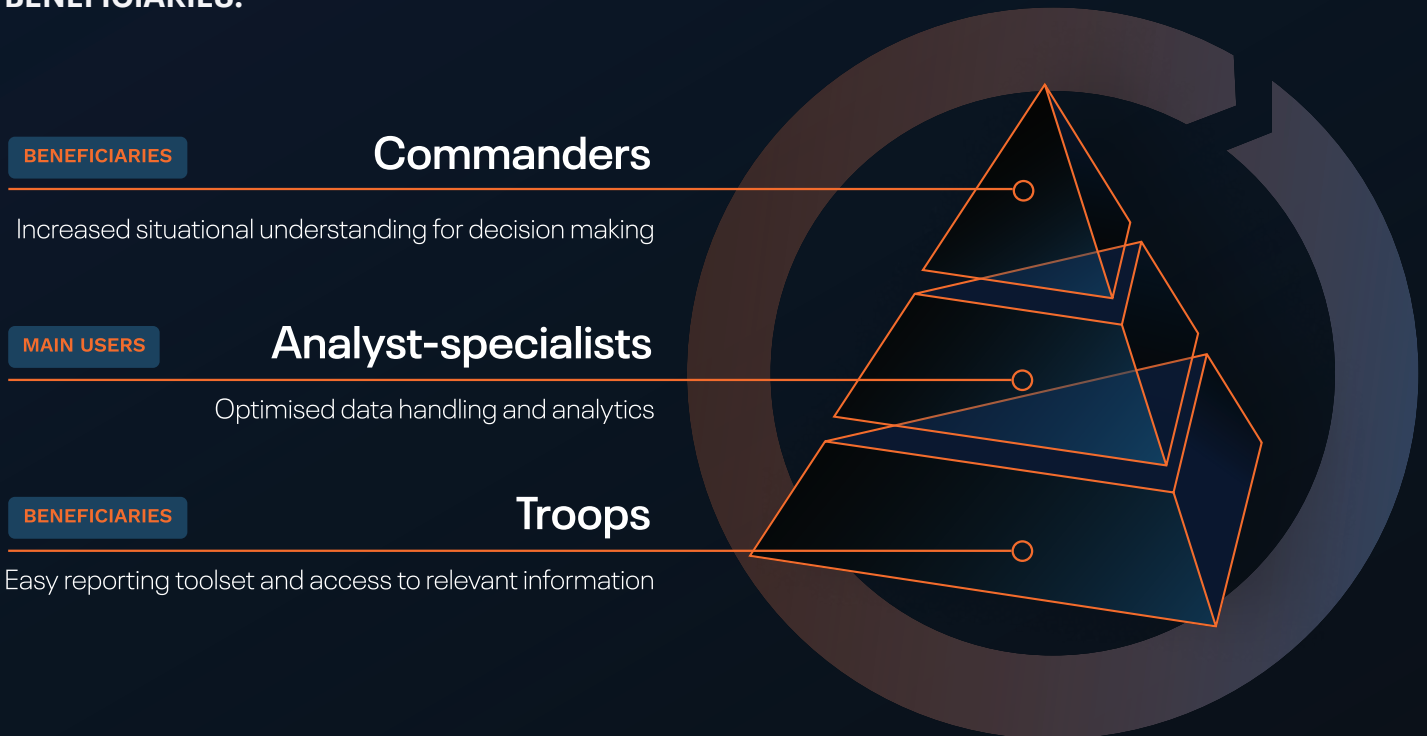

SensusQ

Supporting smarter, timely, decisions

INTENT:

To create software that supports our customers in achieving Decision Dominance over their adversary from the tactical edge to the strategic level across all domains.

BENEFICIARIES:

Our solution fuses real time, multi-source information in order to enhance shared understanding. This provides immediate actionable intelligence to enable accelerated decision-making, for commanders operating in complex and unpredictable environments.